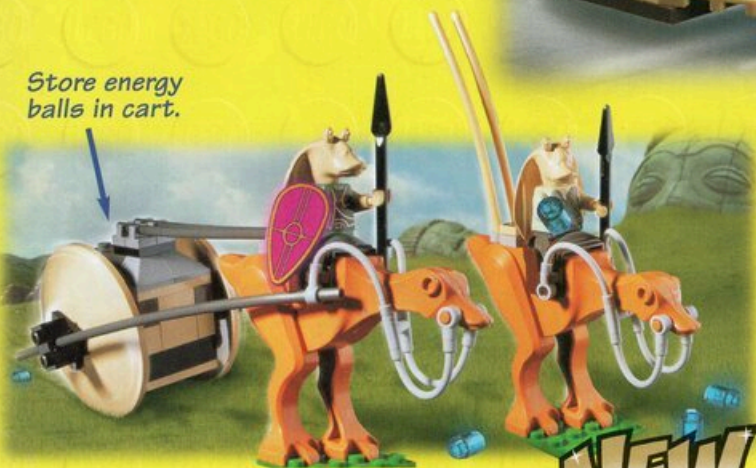

Helicopter landing pad

HARD TO FIND!

E. You're the chief of the biggest police station in LEGO town.

It has everything just like a real headquarters, including a prison, prisoner, command room, helicopter landing pad, satellite dish, police car, motor bike and chopper. Six officers have lots of equipment to help them catch criminals — like walkie talkies, megaphones, and surveillance cameras. Ages 5-12. 271 pieces. #6332 Command Post Central \$59.99 **CLUB**

Hot Picks From The LEGO MANIAC!

AGES 7+

NEW

A. The good guys run when they see this battle tank!

No one wants to face it... with its crew of two battle droids ready for combat! Its heavy armor protects it from fire - and its five laser guns and six energy shell launchers do maximum damage! Create your own battle scenes right out of Star Wars: Episode I. Ages 7+. 158 pieces.

#7155 Trade Federation AAT™ \$19.99 **CLUB**

Primary laser cannon.

Put a battle droid here to command the laser guns.

Store energy balls in cart.

B. Ride with the Gungans!

Patrol the planet Naboo on kaadus with Jar Jar Binks and a Gungan warrior. Ages 7+. 77 pieces.